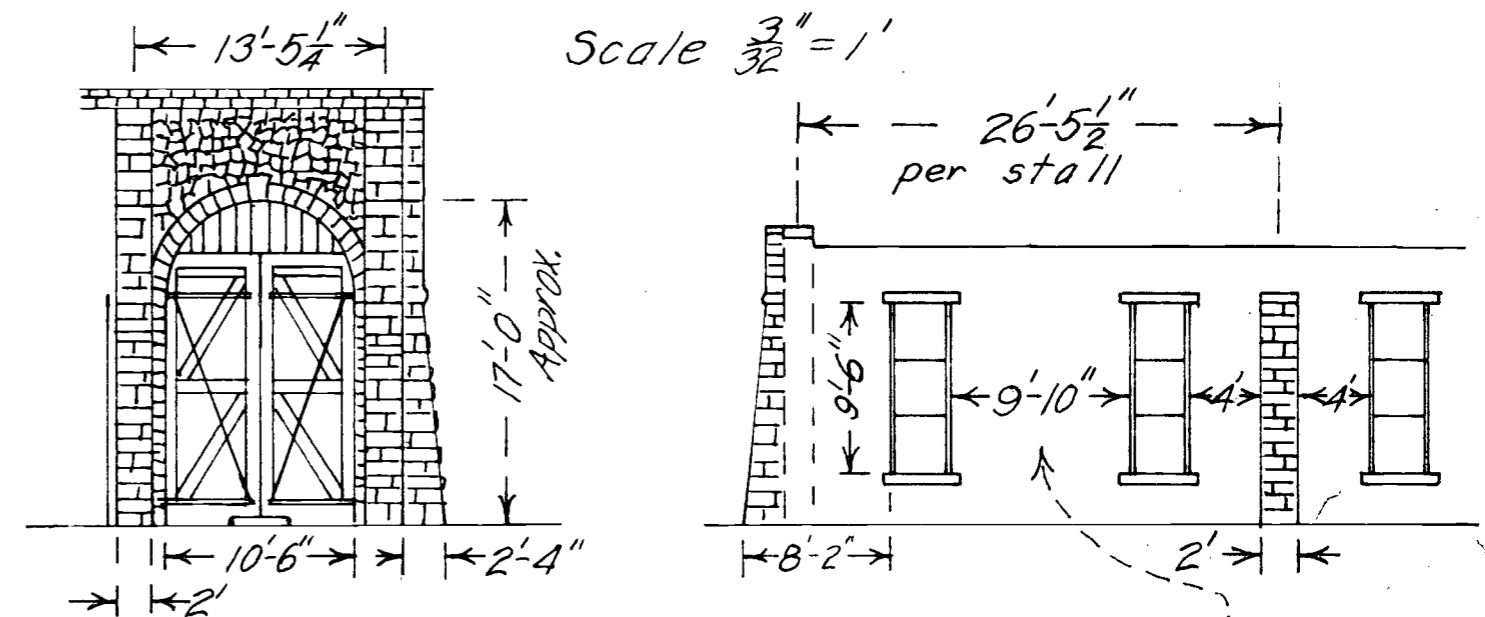

DENVER SOUTH PARK & PACIFIC
COMO ROUNDHOUSE

NORTH WALL

Pillars - Regular laid, random-coursed Ashlar - Grey in color.

Measurements of building made Oct. 1956.
Originally No DSP No 8

BABY GRANDE WESTERN
BALSAM SHOPS
DRAWN: J.W.M. DSP-108
Wheat Ridge, Colo. Feb. 22, 1957