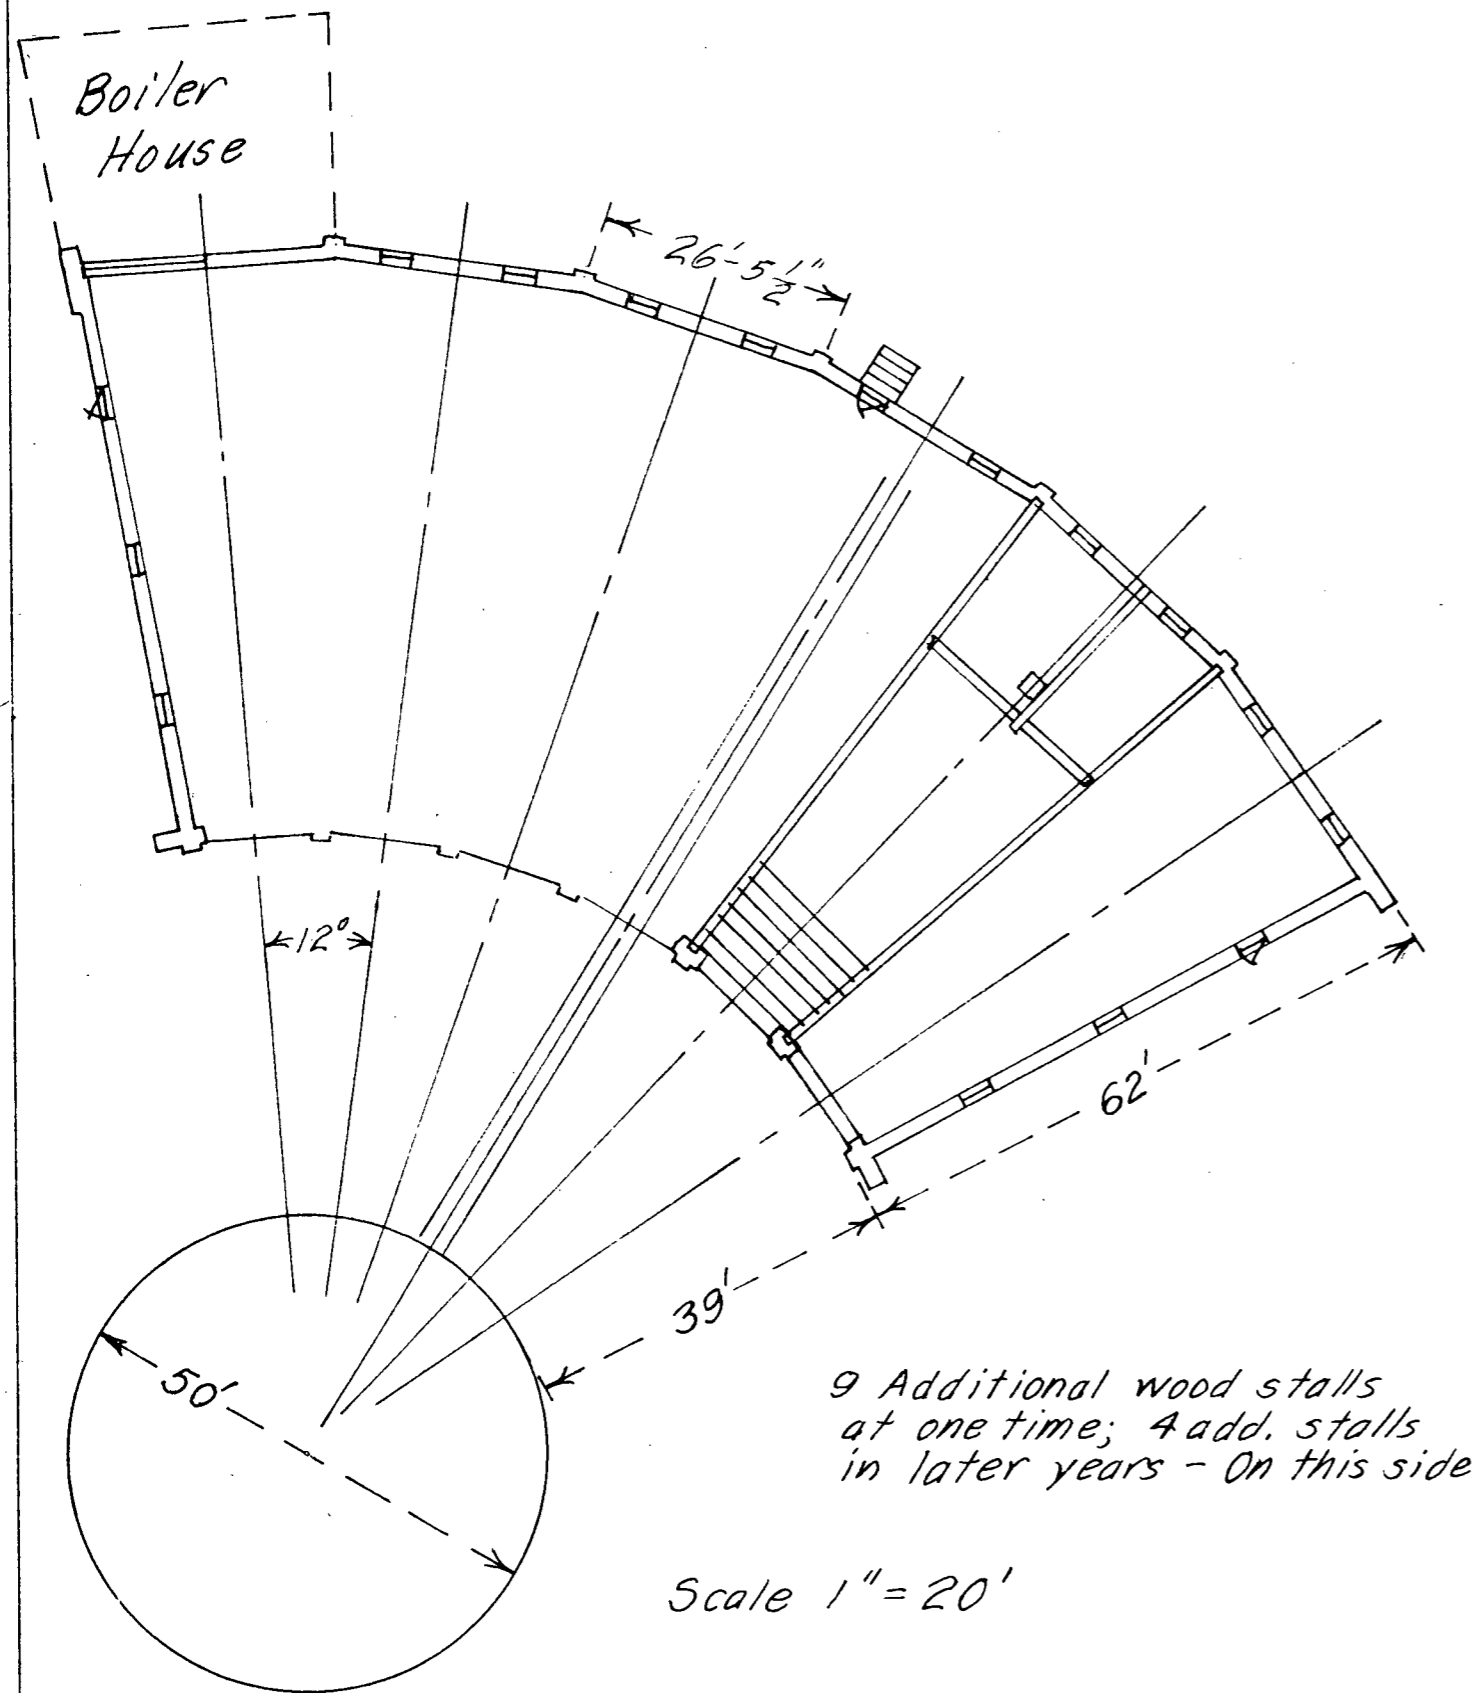

DENVER SOUTH PARK & PACIFIC
COMO ROUNDHOUSE

NORTH WALL

Pillars - Regular laid, random-coursed Ashlar - Grey in color.

Measurements of building made Oct. 1956.
Originally No DSP No 8

BABY GRANDE WESTERN
BALSAM SHOPS
DRAWN: J.W.M. DSP-108
Wheat Ridge, Colo. Feb. 22, 1957