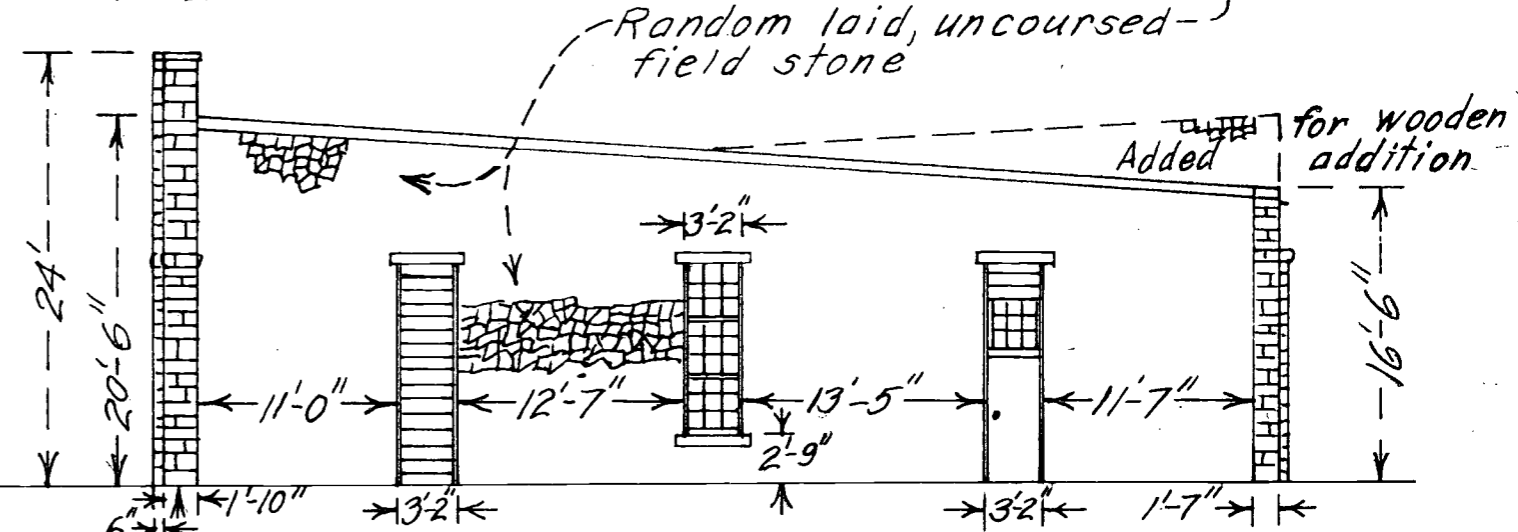

DENVER SOUTH PARK & PACIFIC
COMO ROUNDHOUSE

NORTH WALL

Pillars - Regular laid, random-coursed Ashlar - Grey in color.

Measurements of building made Oct. 1956.
Originally No DSP No 8

BABY GRANDE WESTERN
BALSAM SHOPS
DRAWN: J.W.M. DSP-108
Wheat Ridge, Colo. Feb. 22, 1957