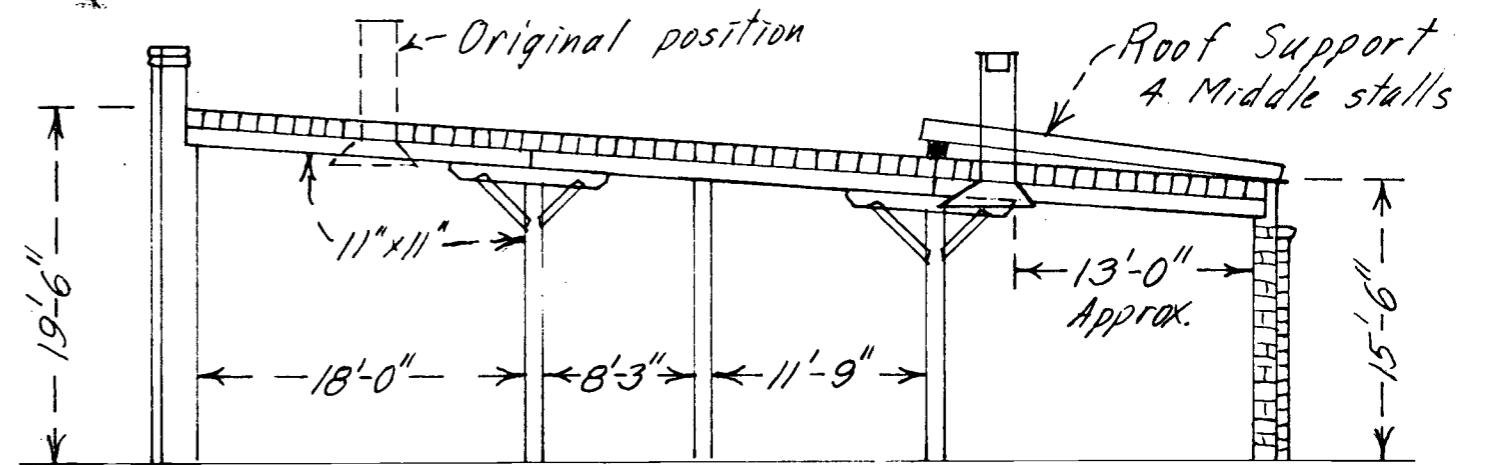

DENVER SOUTH PARK & PACIFIC
COMO ROUNDHOUSE

NORTH WALL

Pillars - Regular laid, random-coursed Ashlar - Grey in color.

Measurements of building made Oct. 1956.
Originally No DSP No 8

BABY GRANDE WESTERN
BALSAM SHOPS
DRAWN: J.W.M. DSP-108
Wheat Ridge, Colo. Feb. 22, 1957